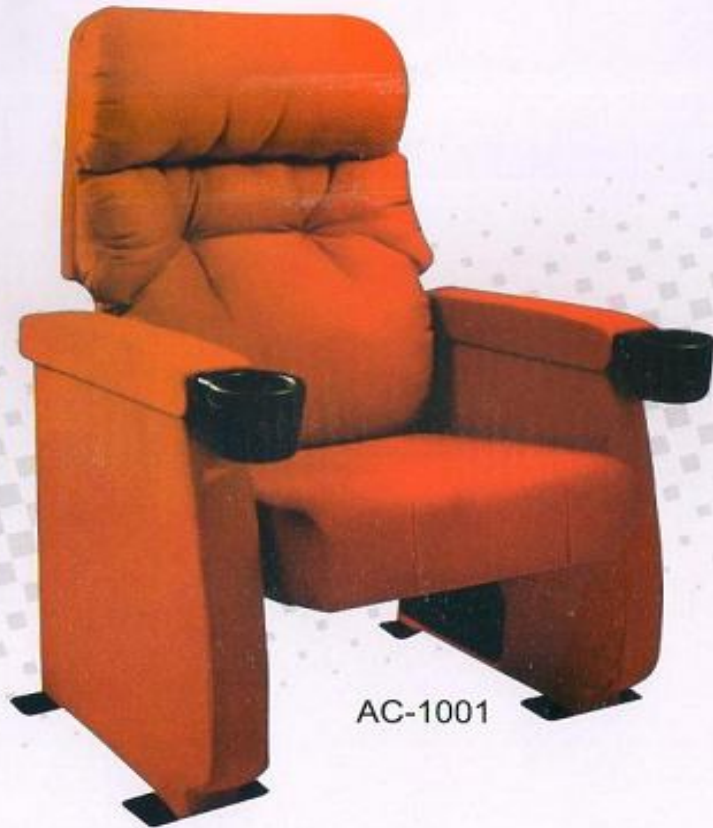

KURSIWALLÄ™
Auditorium, Multiplex & Cinema Chairs

Passion
Desire
Destination

Recliner Model (Dx)

Recliner Model (Standard)

AC-1001

Total Height 40-42"
Arm to Arm 24-26"
Push Back Chair

AC-1002

AC-1003

Total Height 40-42"
Arm to Arm 24-26"
Push Back Chair

AC-1004

AC-1005

AC-1006

Push Back Chair
Total Height 40"-42"
Arm with or without Cup Holder
Center to Center 22"-23"-24"

AC-1005

AC-1006

Push Back Chair
Total Height 40"-42"
Arm with or without Cup Holder
Center to Center 22"-23"-24"

AC-1007

Arm to arm 21"-22"
Push Back Chair
Back Height from Ground 40"-42"

AC-1008

Total Height 38"-40"
Cushioned Armrest
Center to Center 21"-22"
Push Back Chair

AC-1009

AC-1010

Tip up Chair
Center to Center 21"-22"
Height 40"-42"

AC-1014

Fixed Chair
Center to Center 21"-22"
Height 38"-40" from bottom

AC-1015

Fixed Chair
Center to Center 21"-22"
Height 38"-40" from bottom

AC-1016

Total Height 36"-37"
Arm to Arm 20"-21"
Fixed chair with Book Rack